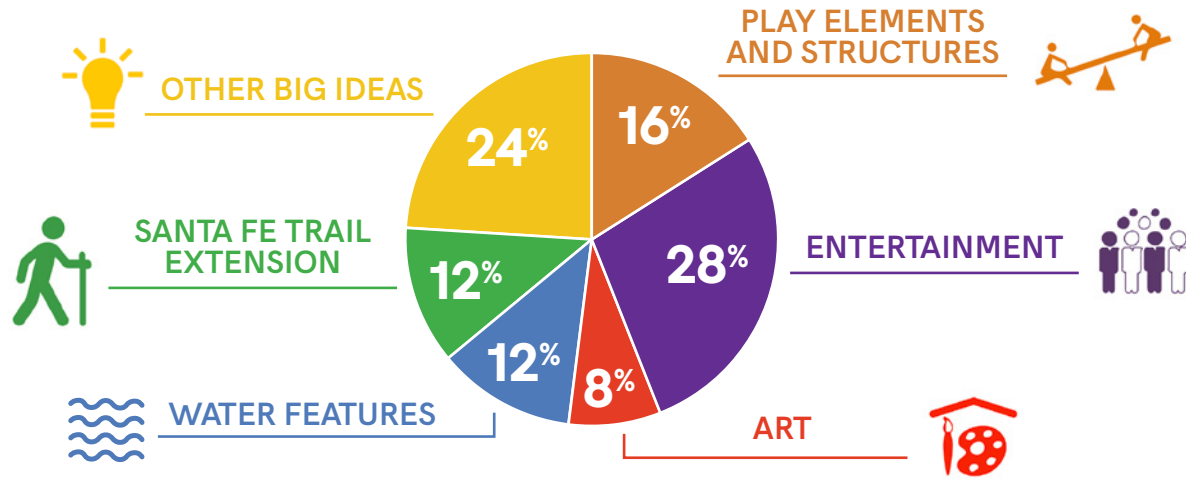

COMMUNITY PARK SOCIAL PINPOINT FEEDBACK

Comments by Category

Top Keywords

Comments

- Design suggesting the delineation of walking, running, resting, and biking placemaking for the Fair Park perimeter trail (outside the paywall) that the Santa Fe Trail can connect/merge into via the bike lane. **29**
- Free Wi-Fi in the community park. **12**
- Outdoor auditorium of sorts where classes and church services can be held. **9**
- Needs misting machines throughout the park to make the Texas summer heat bearable! **7**
- Play structures designed for special needs children, including sensory play and safety structures. **7**
- Designated lot for food trucks! **6**
- The Community Park needs maker spaces where South Dallas youth can express themselves. Coordinate with surrounding schools. **6**
- South Dallas has a ton of talented artists that should be showcased in the park. **7**
- Swing sets/creative swings included. Placemaking to swing and talk often appeals to teenage girls and lets them know they belong at the park too. **3**
- Anything that represents an actual river or stream, placed to address runoff, as well as pumped water, edged with rounded stones and grass for sitting along side. Create mini waterfalls so gravity can assist in the soundtrack that running water provides. **4**

Total Site Visits **263**